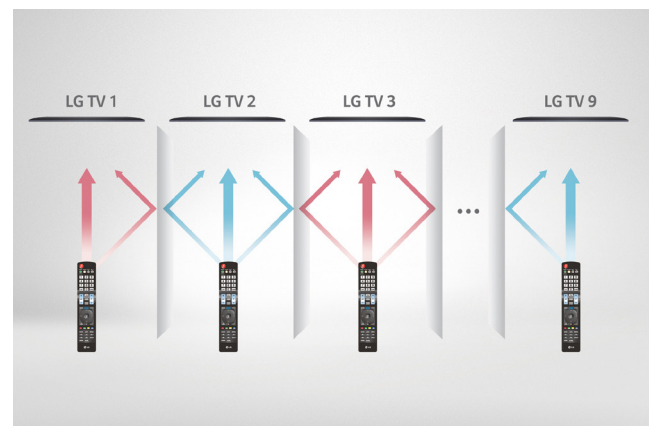

*SoftAP should be set in the installation menu after the TV is turned on.

** Smart Mirroring may not be operated at the same time.

Voice Recognition

LG's webOS 6.0 features embedded Natural Language Processing Voice Recognition,* allowing users to control the LG hospital TV simply using their voices.

* Magic Motion Remote is required. (sold separately)

Multi-code IR

Multi-code IR* function eliminates any remote control signal interference between TVs in rooms with multiple TVs installed.

* Separately purchased multi-IR remote controller