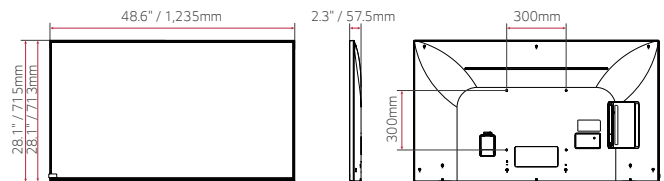

PRODUCT INFORMATION

* 65 inch

UR772M Series

Design	Stand Type	No Stand
Display	Inch	65" / 55"
	Resolution	3840 × 2160 (UHD)
	Category	Pro:Centric Smart
Broadcasting System	Digital	ATSC, Clear QAM
	Analog	NTSC
Solution	Pro:Centric (Smart, Cloud, Direct, V), Quick Menu	

DIMENSIONS

65"

55"

CONNECTIVITY

Rear

Side

* Dimensions & Jack Panels may differ from the above image, so please contact LG sales team to verify before ordering.