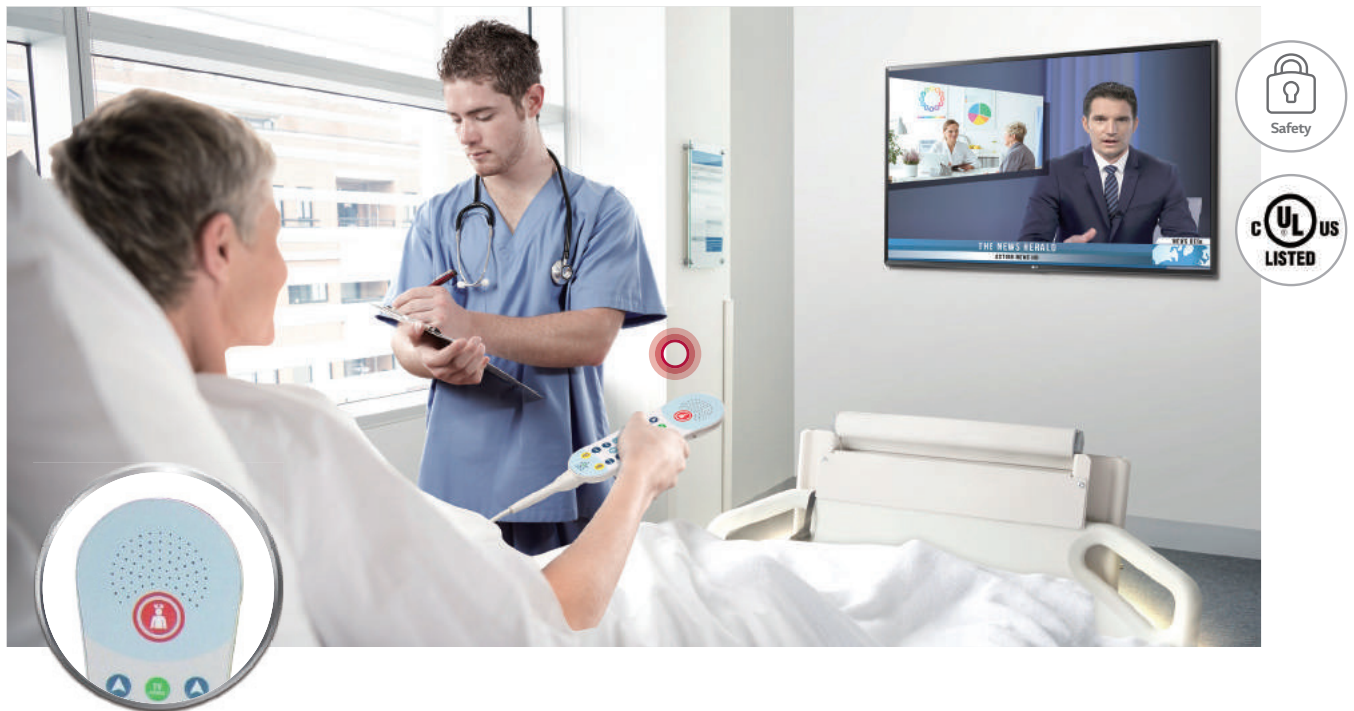

Pro:Centric® Hospital
Management Solution

NanoCell TECHNOLOGY

NanoCell Technology Delivers Richer Color Expression and 4K Resolution

The NanoCell hospital TV delivers a broad spectrum of color and lifelike accuracy with advanced NanoCell technology. Providing more brilliant and clear 4K, its visual experience will make viewers captivated.

HOSPITAL-FOCUSED FUNCTIONS

Pillow Speaker Ready

The UR772M NanoCell hospital TV is equipped with a compatible pillow speaker* interface, giving patients the ability to control the TV sound and video from their bed.

* Pillow speaker is not provided by LG. (sold separately)

Nurse Call System Ready

The nurse call system found on a pillow speaker allows patients to conveniently notify hospital staff in the event of an urgent need or emergency.

* Supporting camera : Logitech C310, MS lifecam HD-3000

** The feature above requires a separate web application.

SMART MANAGEMENT

Pro:Centric Hospital Management Solution

LG's Pro:Centric Direct is a robust hospital content management solution that offers simple editing tools and provides IP network-based remote management and service capabilities. Pro:Centric Direct enables users to edit their interface easily by providing a customized interface and efficient management of all TVs in the hospital.