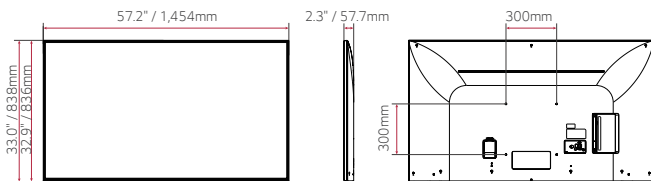

DIMENSIONS

65"